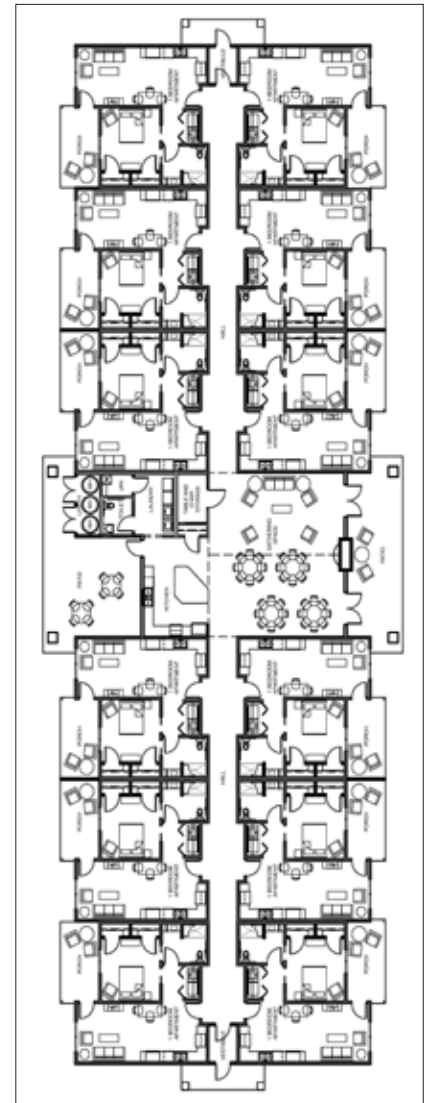

Ashland Congregate Living One Bedroom Units

One-Bedroom Unit
Congregate Living

Building Floor Plan

640 SQUARE FEET OF LIVING SPACE