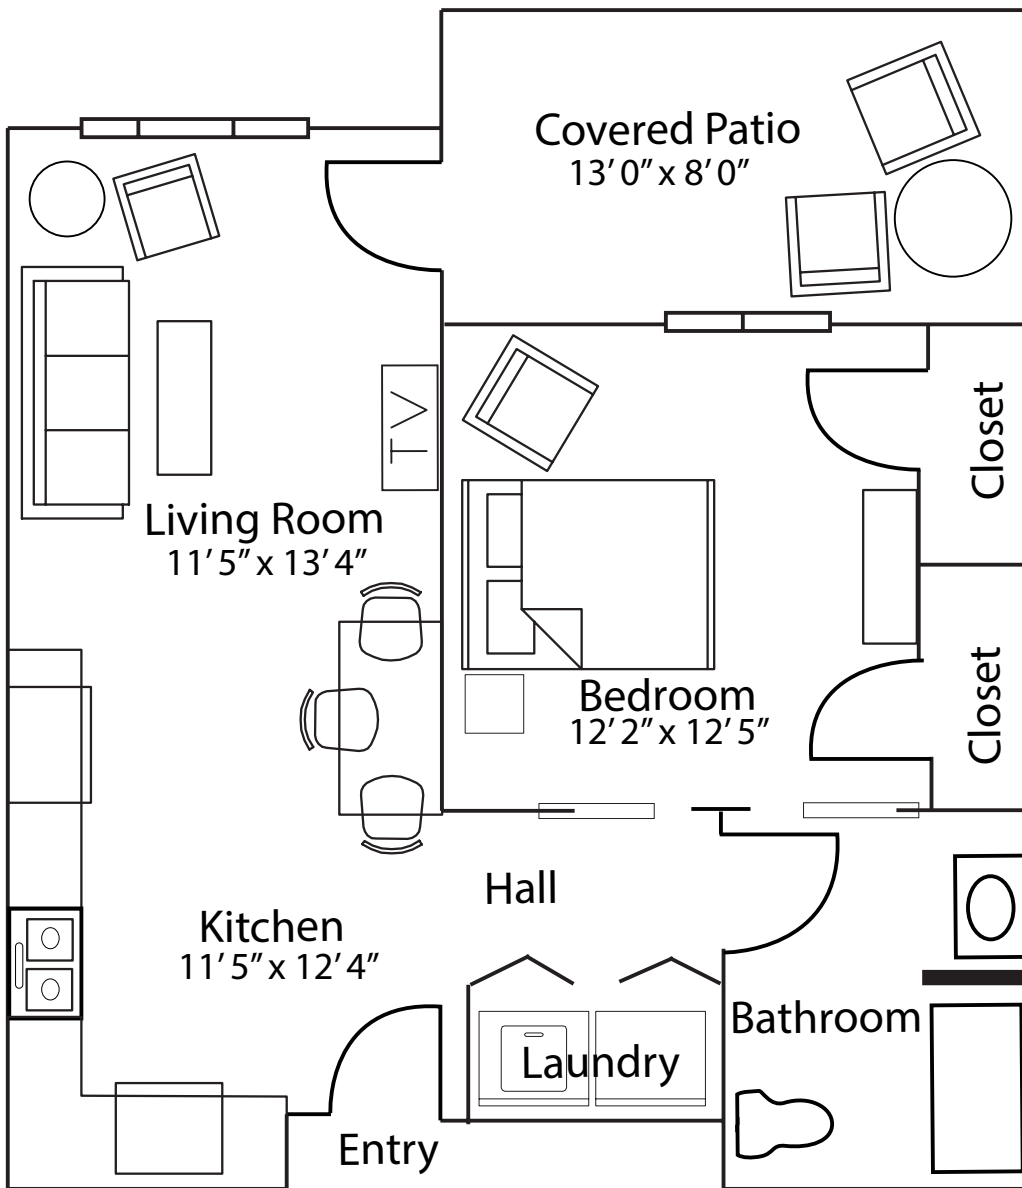

Ashland Congregate Living One Bedroom Units

One-Bedroom Unit
Congregate Living

Building Floor Plan

640 SQUARE FEET OF LIVING SPACE