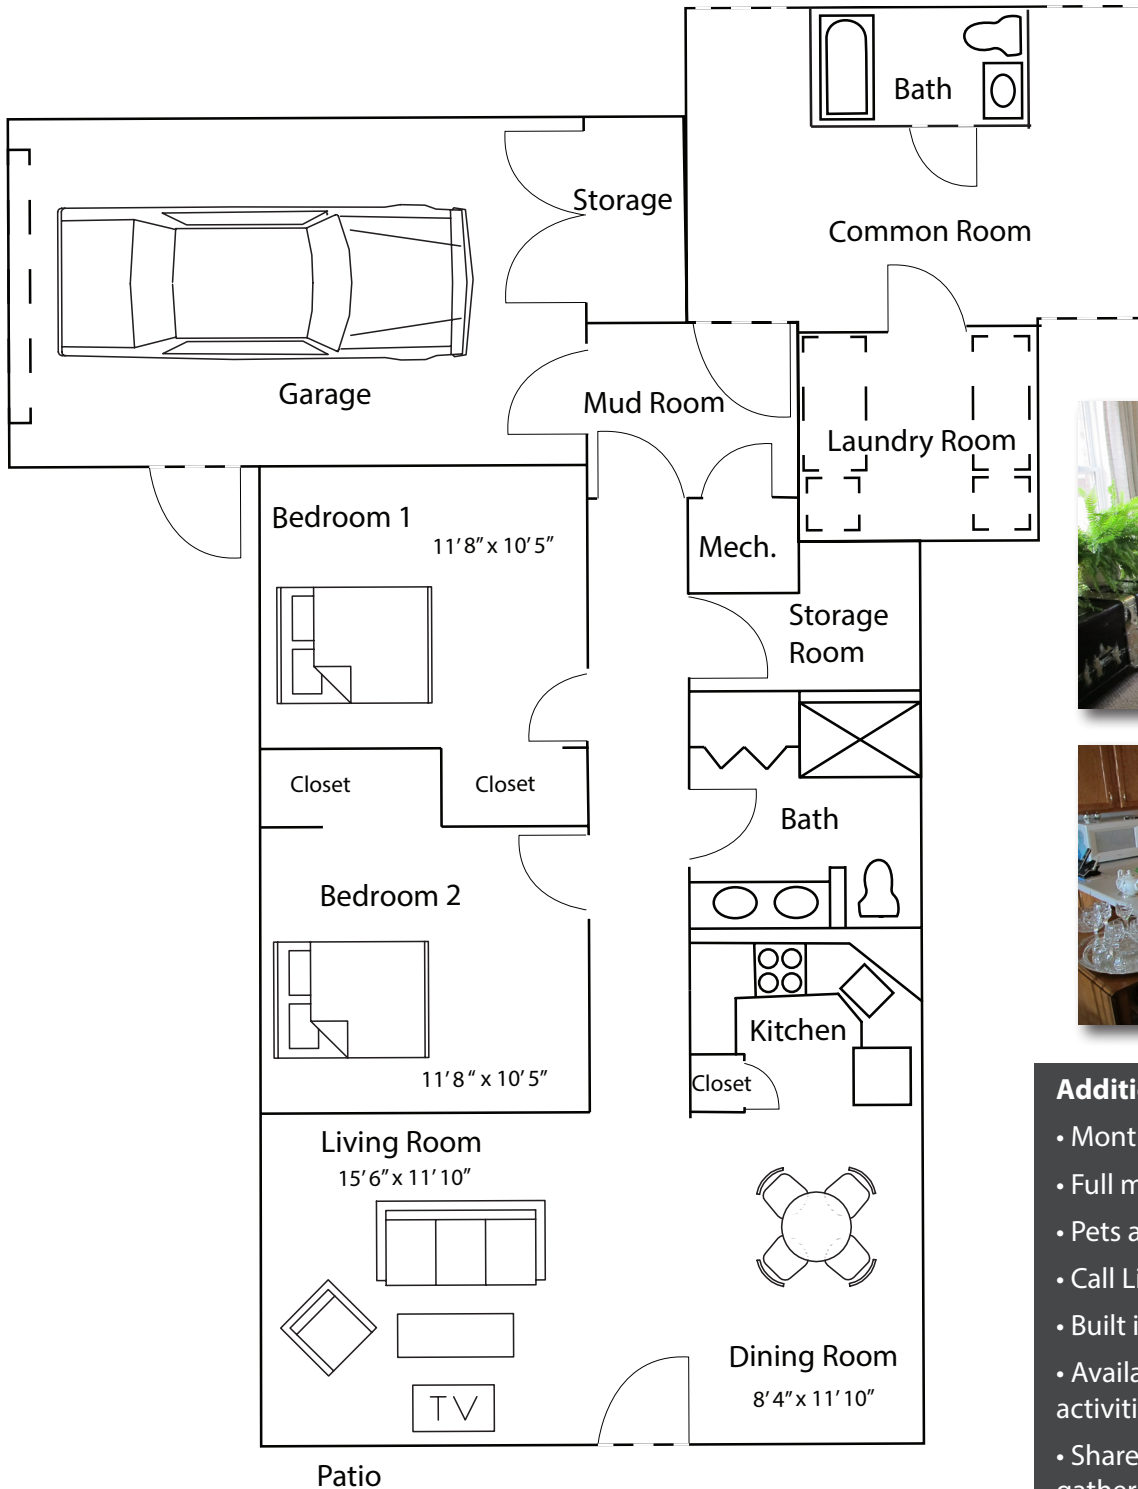

# Chillicothe Chalet Units

## Additional Information:

- Monthly Housekeeping
- Full maintenance and facility upkeep
- Pets allowed upon approval
- Call Light and Fire alarm system
- Built in community and neighbors
- Availability to participate in campus activities
- Shared Common Room for large gatherings and activities
- Washer/Dryer provided
- Meal plan available for purchase